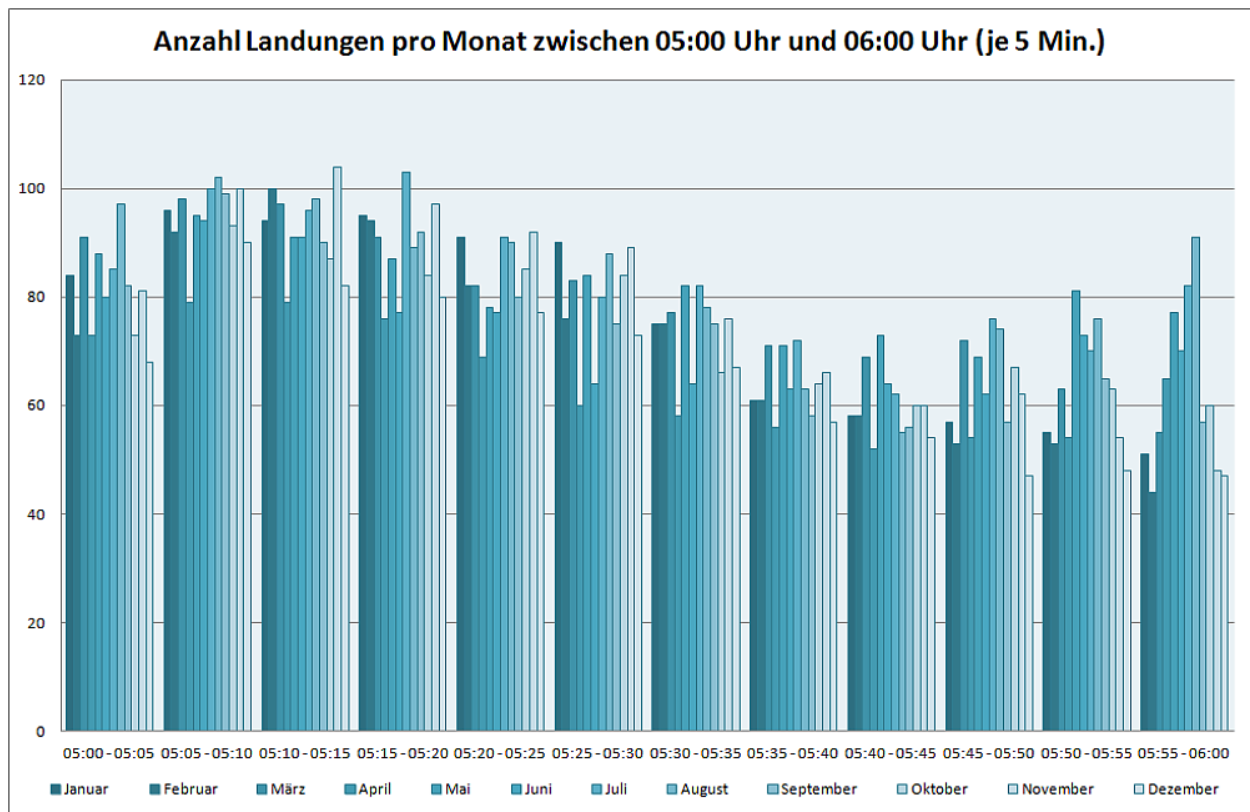

Flugbewegungen 2012

Bahnverteilung Starts (FRA) - Gesamtjahr 2012

Bahnverteilung Landungen (FRA) - Gesamtjahr 2012

Image not found or type unknown

Image not found or type unknown

Image not found or type unknown

Image not found or type unknown

Image not found or type unknown

Image not found or type unknown

Image not found or type unknown

Image not found or type unknown

Image not found or type unknown