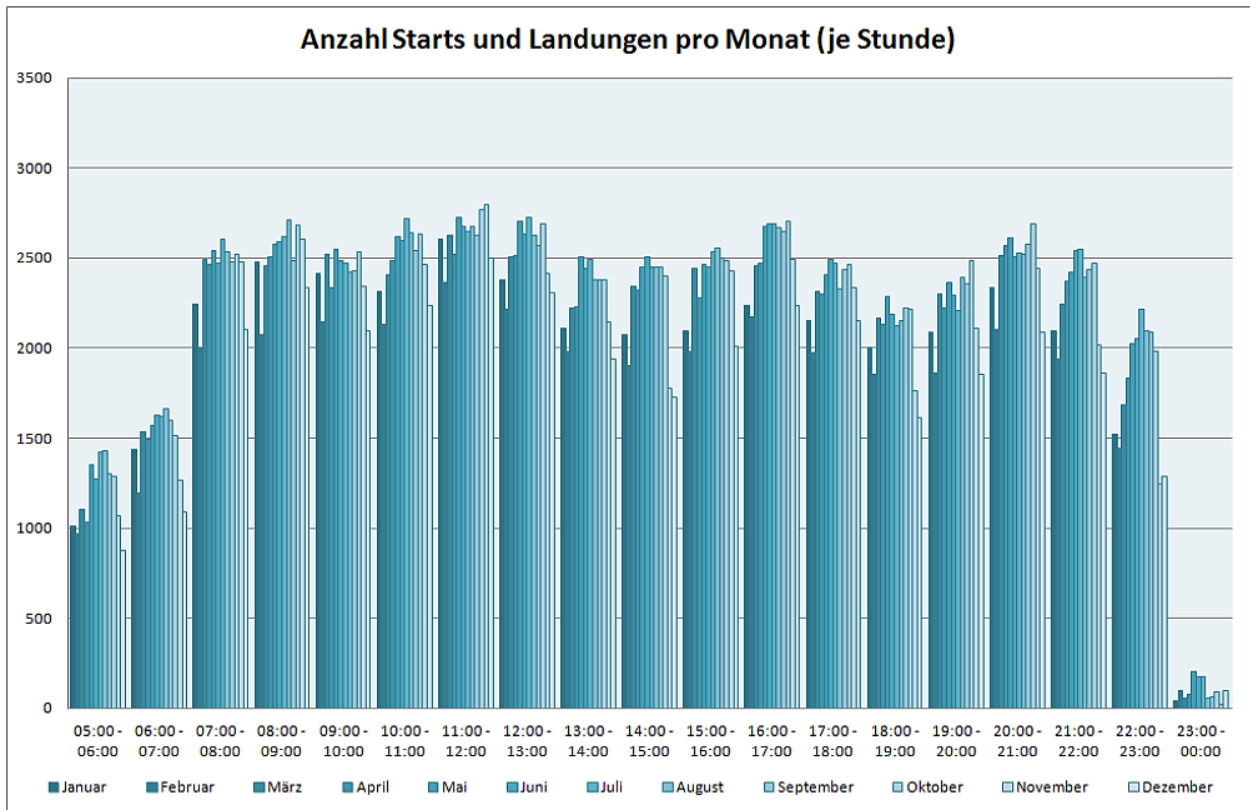

Flugbewegungen 2012

Bahnverteilung Starts (FRA) - Gesamtjahr 2012

Bahnverteilung Landungen (FRA) - Gesamtjahr 2012

Image not found or type unknown

Image not found or type unknown

Image not found or type unknown

Image not found or type unknown

Image not found or type unknown

Image not found or type unknown

Image not found or type unknown

Image not found or type unknown

Image not found or type unknown