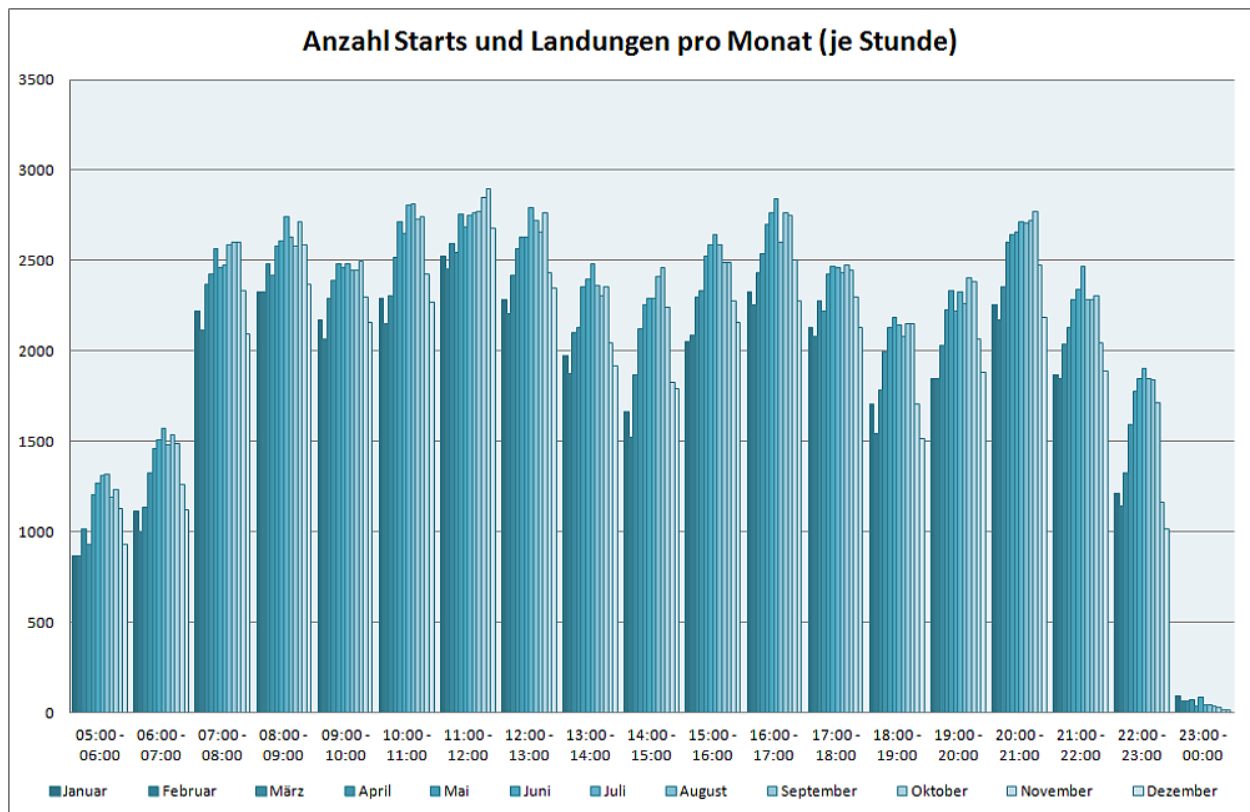

Flugbewegungen 2013

Bahnverteilung Starts (FRA) - Gesamtjahr 2013

Bahnverteilung Landungen (FRA) - Gesamtjahr 2013

Image not found or type unknown

Image not found or type unknown

Image not found or type unknown

Image not found or type unknown

Image not found or type unknown

Image not found or type unknown

Image not found or type unknown

Image not found or type unknown

Image not found or type unknown