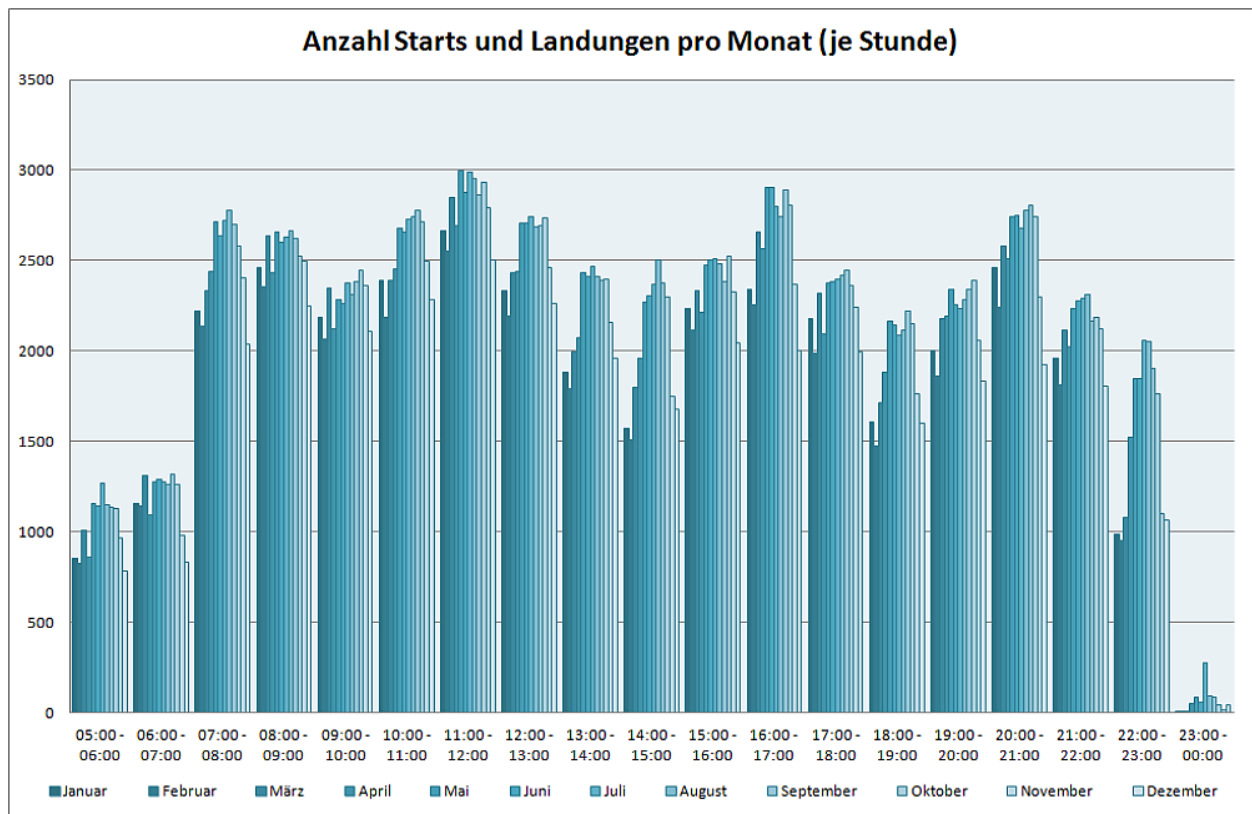

# Flugbewegungen 2014

Bahnverteilung Starts (FRA) (Januar-Dezember 2014)

**Bahnverteilung Landungen (FRA) (Januar-Dezember 2014)**

Image not found or type unknown

Image not found or type unknown

Image not found or type unknown

Image not found or type unknown

Image not found or type unknown

Image not found or type unknown

Image not found or type unknown

Image not found or type unknown

Image not found or type unknown