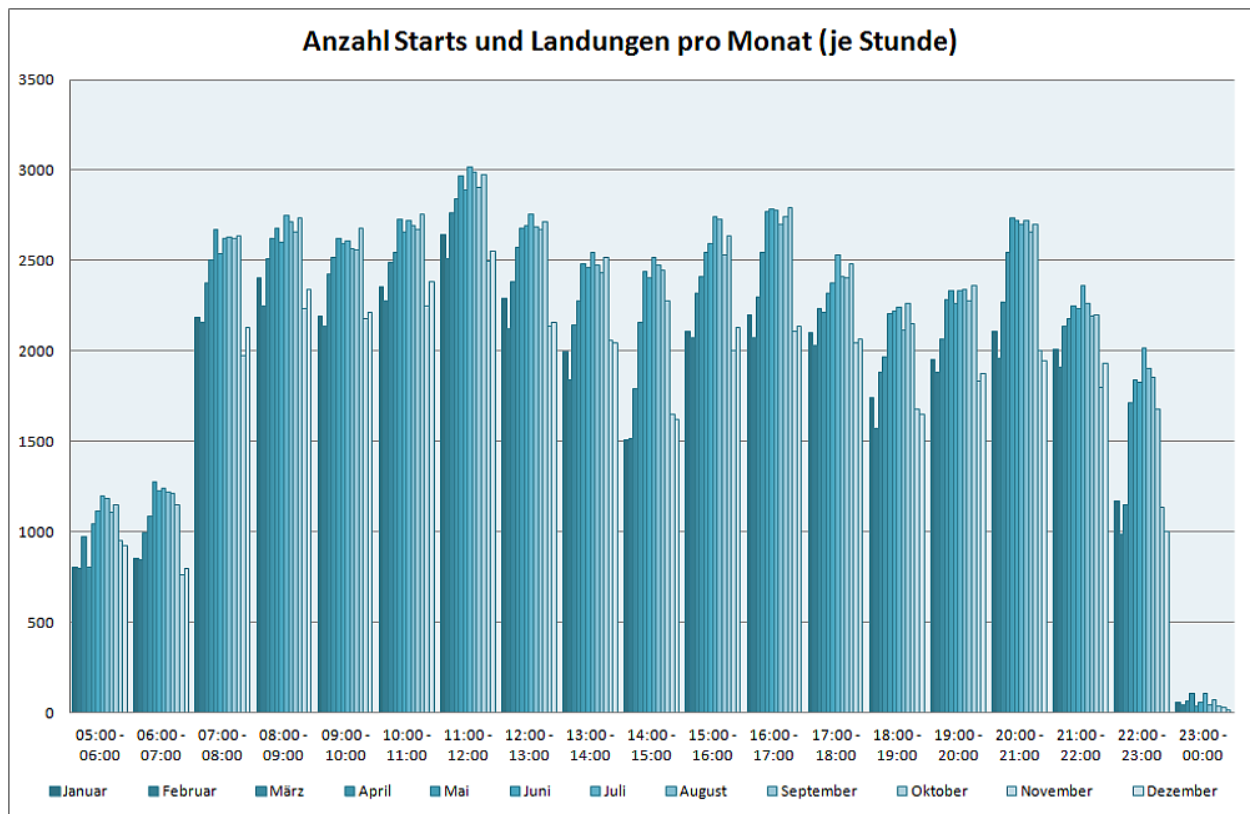

Flugbewegungen 2015

Bahnverteilung Starts (FRA) (Januar-Dezember 2015)

Bahnverteilung Landungen (FRA) (Januar-Dezember 2015)

Image not found or type unknown

Image not found or type unknown

Image not found or type unknown

Image not found or type unknown

Image not found or type unknown

Image not found or type unknown

Image not found or type unknown

Image not found or type unknown