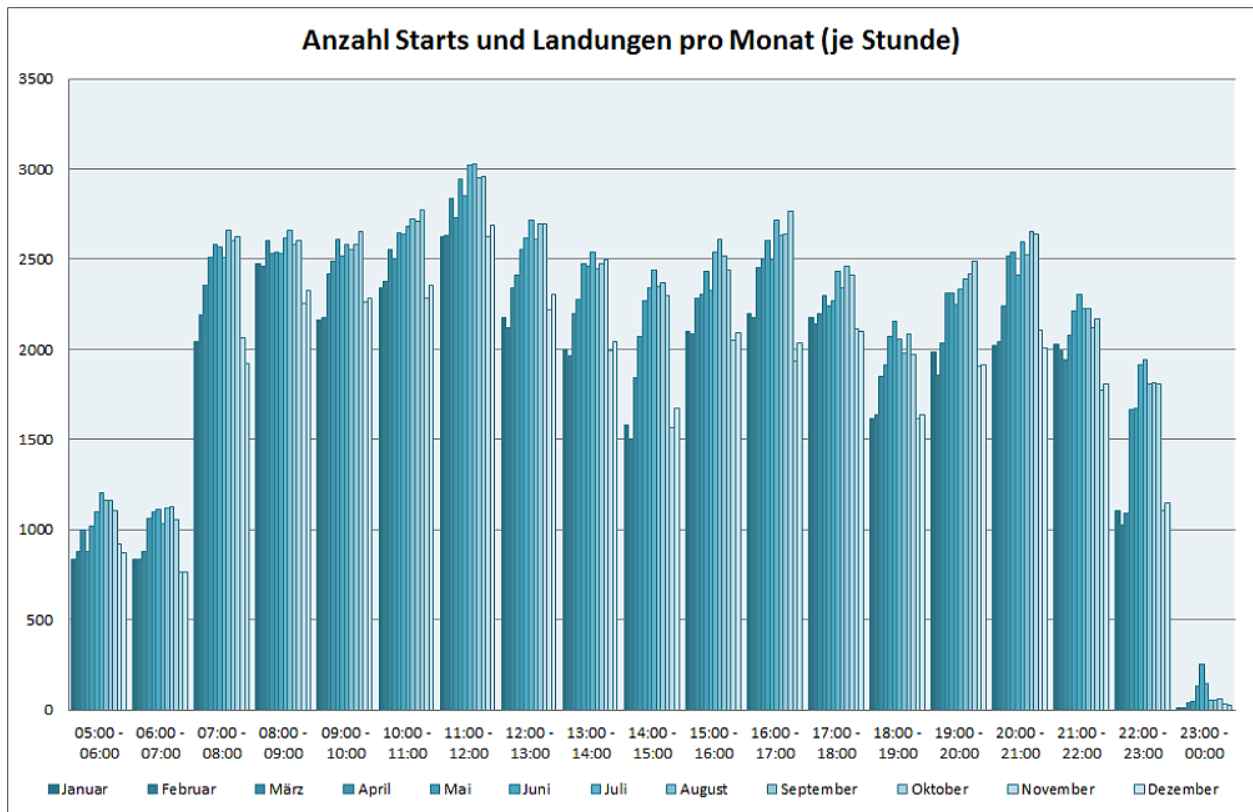

# Flugbewegungen 2016

*Bahnverteilung Starts (FRA) (Januar-Dezember 2016)*

**Bahnverteilung Landungen (FRA) (Januar-Dezember 2016)**

Image not found or type unknown

Image not found or type unknown

Image not found or type unknown

Image not found or type unknown

Image not found or type unknown

Image not found or type unknown

Image not found or type unknown

Image not found or type unknown

Image not found or type unknown