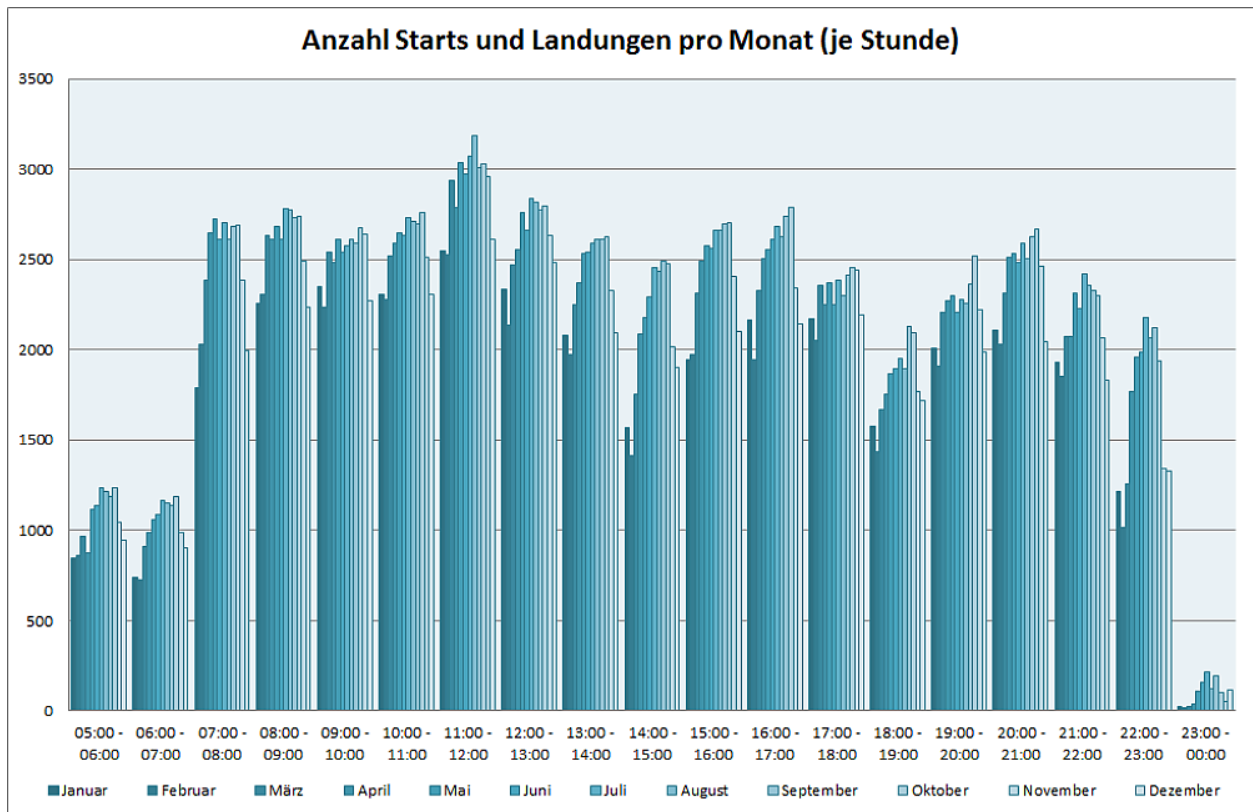

Flugbewegungen 2017

Bahnverteilung Starts (FRA) (Januar-Dezember 2017)

Bahnverteilung Landungen (FRA) (Januar-Dezember 2017)

Image not found or type unknown

Image not found or type unknown

Image not found or type unknown

Image not found or type unknown

Image not found or type unknown

Image not found or type unknown

Image not found or type unknown

Image not found or type unknown

Image not found or type unknown