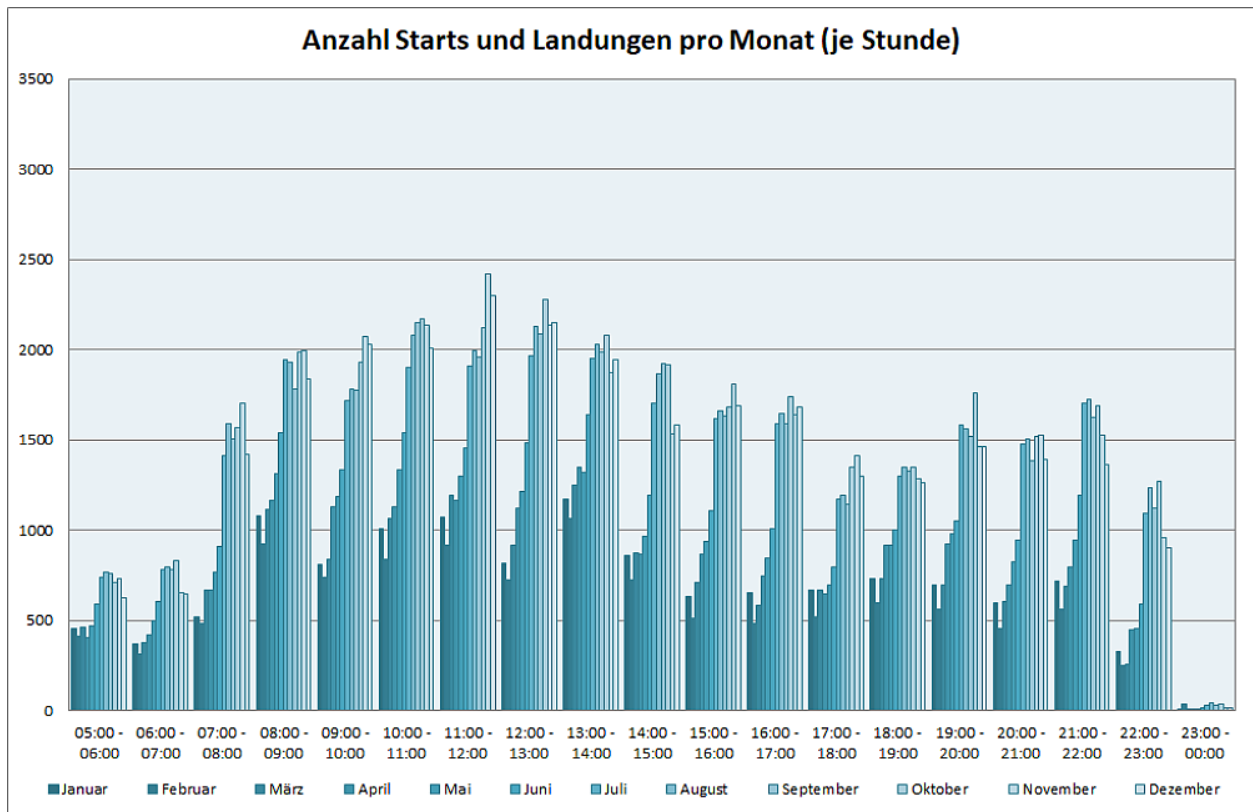

Flugbewegungen 2021

Bahnverteilung Starts (FRA) (Januar - Dezember 2021)

Bahnverteilung Landungen (FRA) (Januar - Dezember 2021)

Image not found or type unknown

Image not found or type unknown

Image not found or type unknown

Image not found or type unknown

Image not found or type unknown

Image not found or type unknown

Image not found or type unknown

Image not found or type unknown