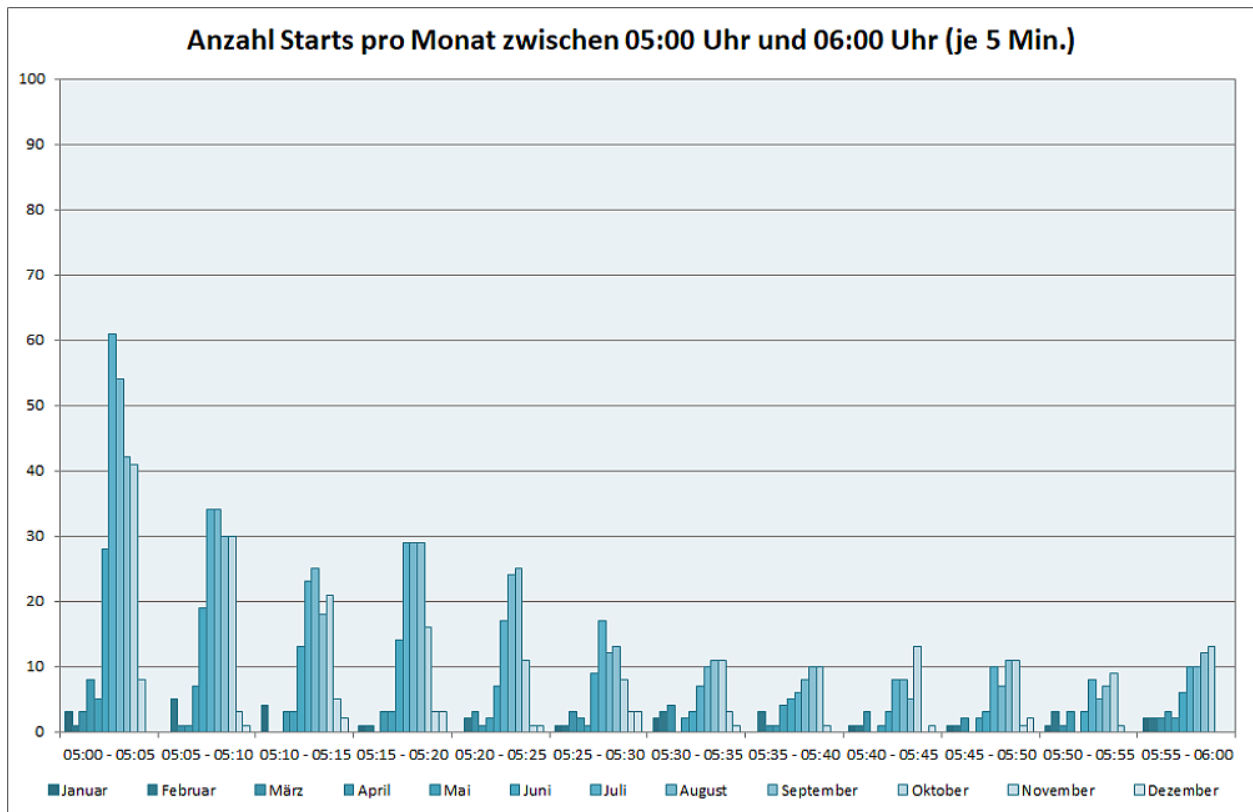

Flugbewegungen 2021

Bahnverteilung Starts (FRA) (Januar - Dezember 2021)

Bahnverteilung Landungen (FRA) (Januar - Dezember 2021)

Image not found or type unknown

Image not found or type unknown

Image not found or type unknown

Image not found or type unknown

Image not found or type unknown

Image not found or type unknown

Image not found or type unknown

Image not found or type unknown