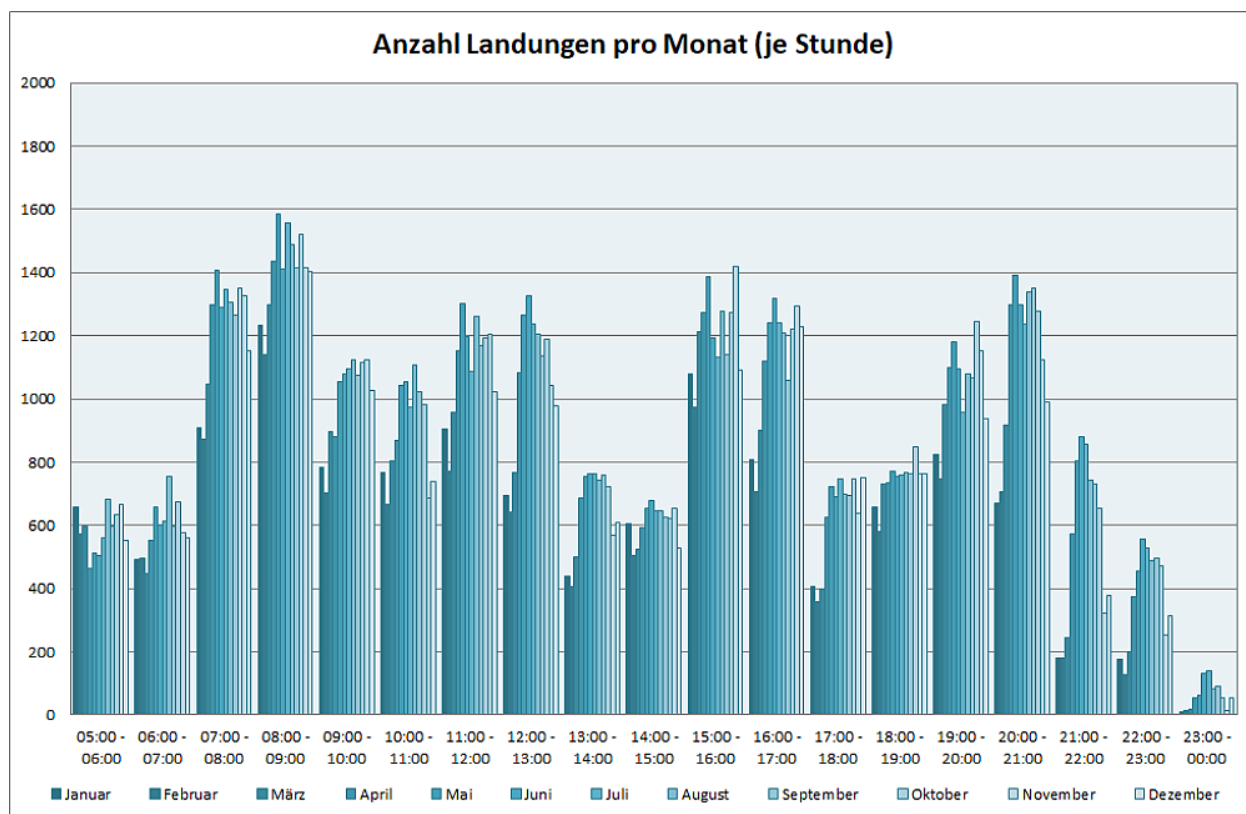

Flugbewegungen 2022

Bahnverteilung Starts (FRA) (Januar-Dezember 2022)

Bahnverteilung Landungen (FRA) (Januar-Dezember 2022)

Bahnverteilung Landungen (FRA) (Januar-Dezember 2022)

Image not found or type unknown

Image not found or type unknown

Image not found or type unknown

Image not found or type unknown

Image not found or type unknown

Image not found or type unknown

Image not found or type unknown

Image not found or type unknown