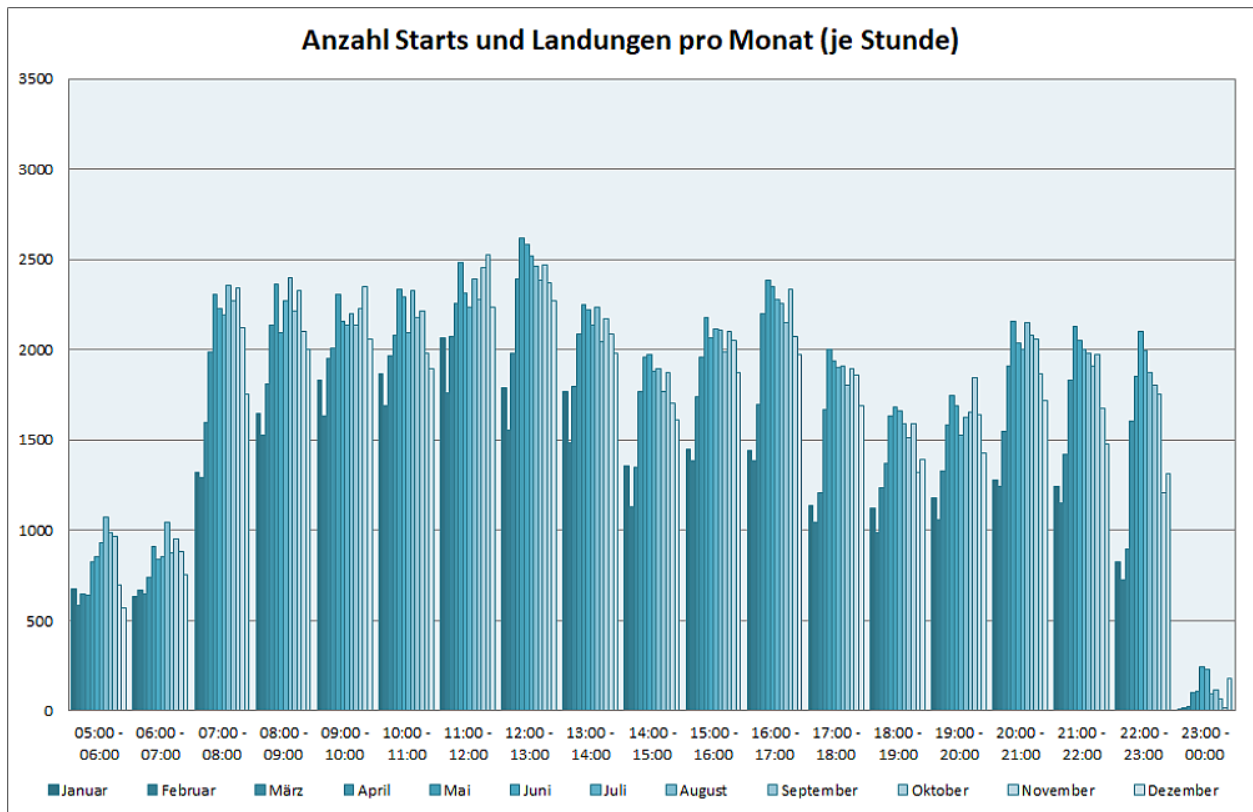

Flugbewegungen 2022

Bahnverteilung Starts (FRA) (Januar-Dezember 2022)

Bahnverteilung Landungen (FRA) (Januar-Dezember 2022)

Image not found or type unknown

Image not found or type unknown

Image not found or type unknown

Image not found or type unknown

Image not found or type unknown

Image not found or type unknown