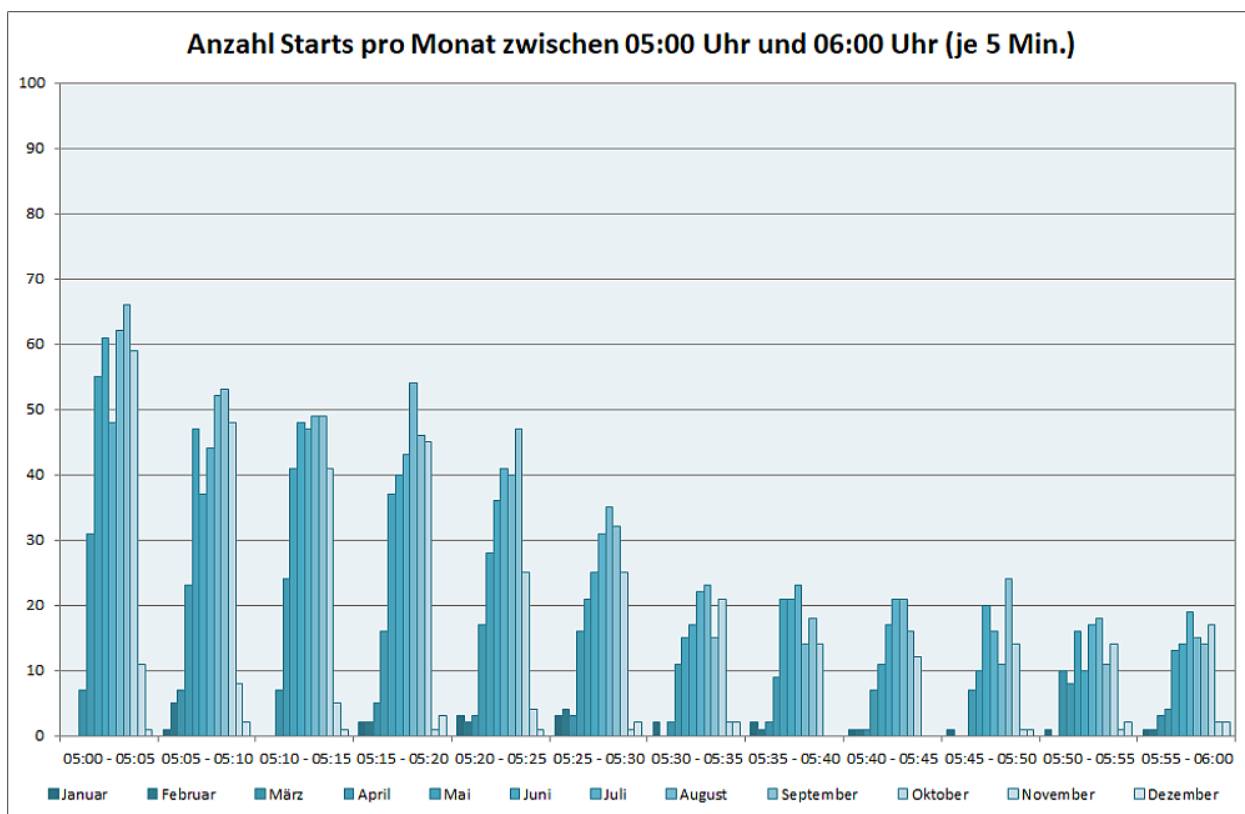

Flugbewegungen 2022

Bahnverteilung Starts (FRA) (Januar-Dezember 2022)

Bahnverteilung Landungen (FRA) (Januar-Dezember 2022)

Image not found or type unknown

Image not found or type unknown

Image not found or type unknown

Image not found or type unknown

Image not found or type unknown

Image not found or type unknown