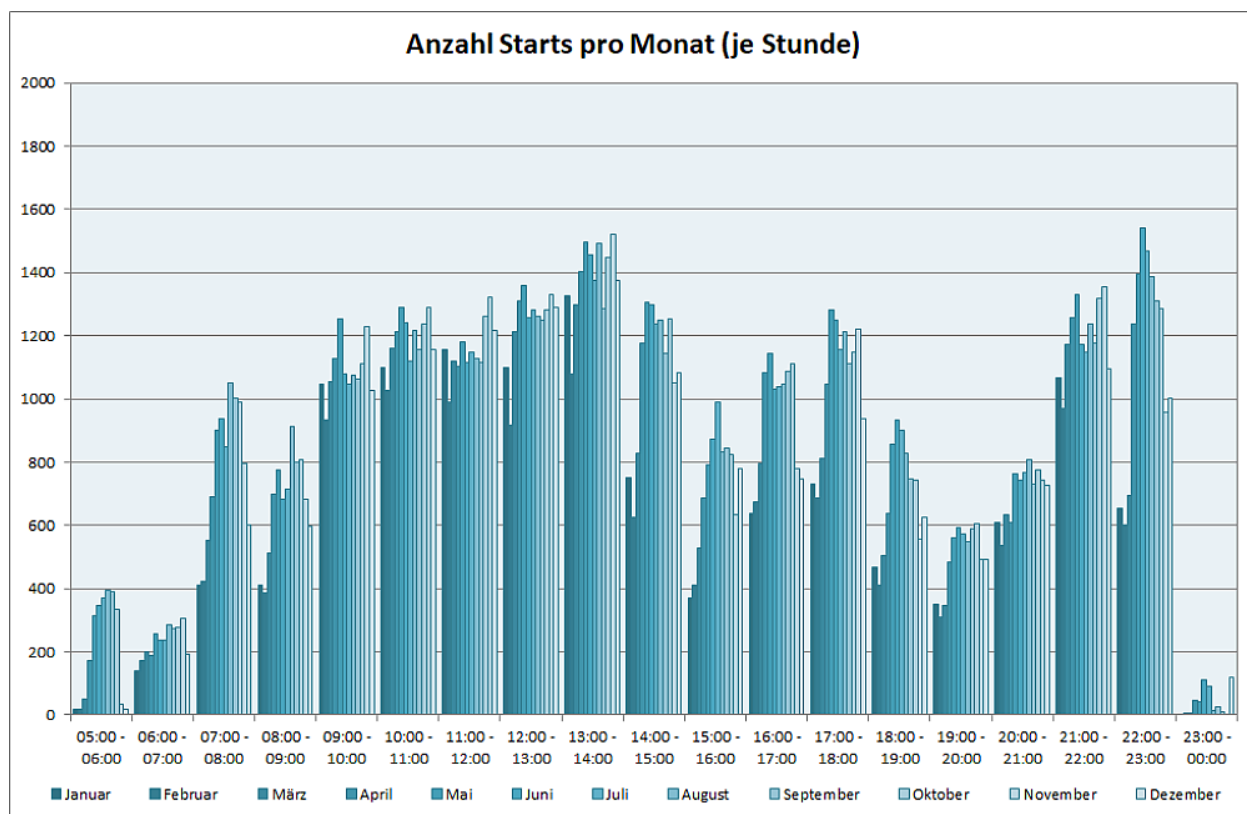

Flugbewegungen 2022

Bahnverteilung Starts (FRA) (Januar-Dezember 2022)

Bahnverteilung Landungen (FRA) (Januar-Dezember 2022)

Image not found or type unknown

Image not found or type unknown

Image not found or type unknown

Image not found or type unknown

Image not found or type unknown

Image not found or type unknown