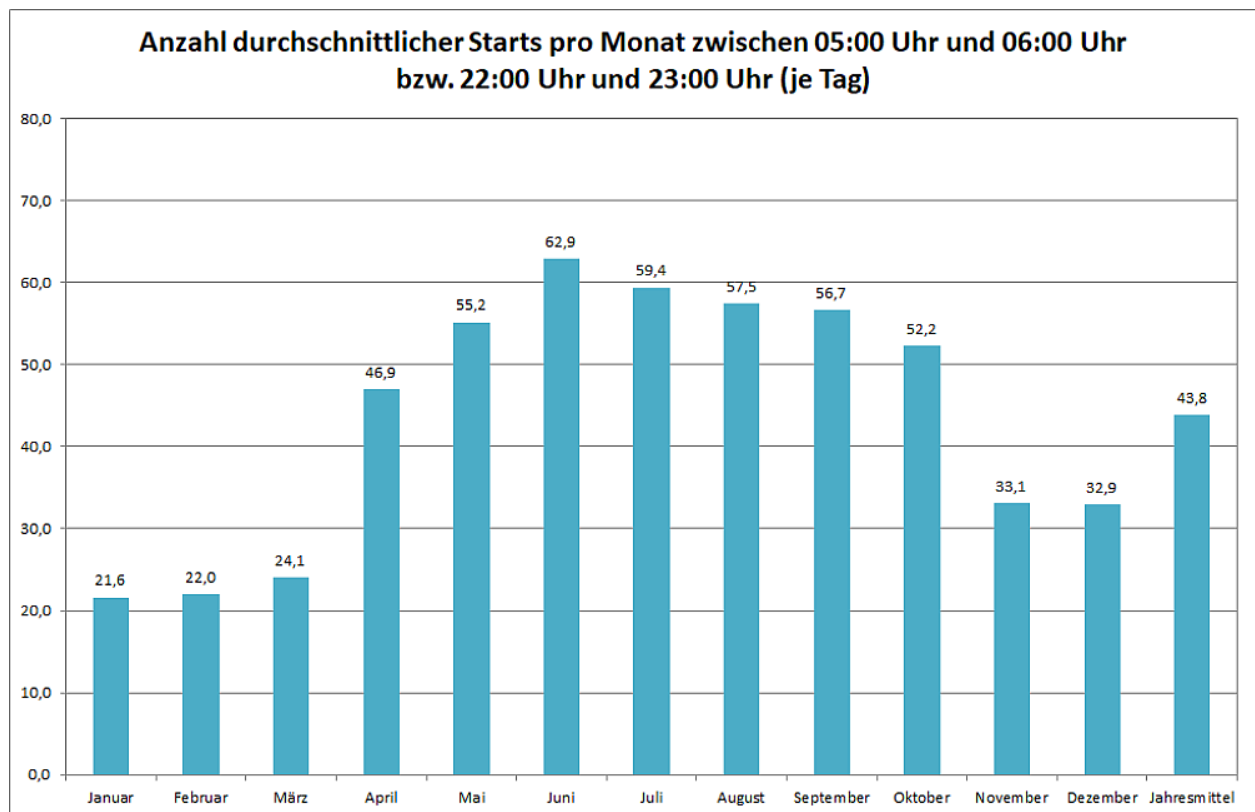

Flugbewegungen 2022

Bahnverteilung Starts (FRA) (Januar-Dezember 2022)

Bahnverteilung Landungen (FRA) (Januar-Dezember 2022)

Bahnverteilung Landungen (FRA) (Januar-Dezember 2022)

Image not found or type unknown

Image not found or type unknown

Image not found or type unknown

Image not found or type unknown

Image not found or type unknown

Image not found or type unknown

Image not found or type unknown

Image not found or type unknown