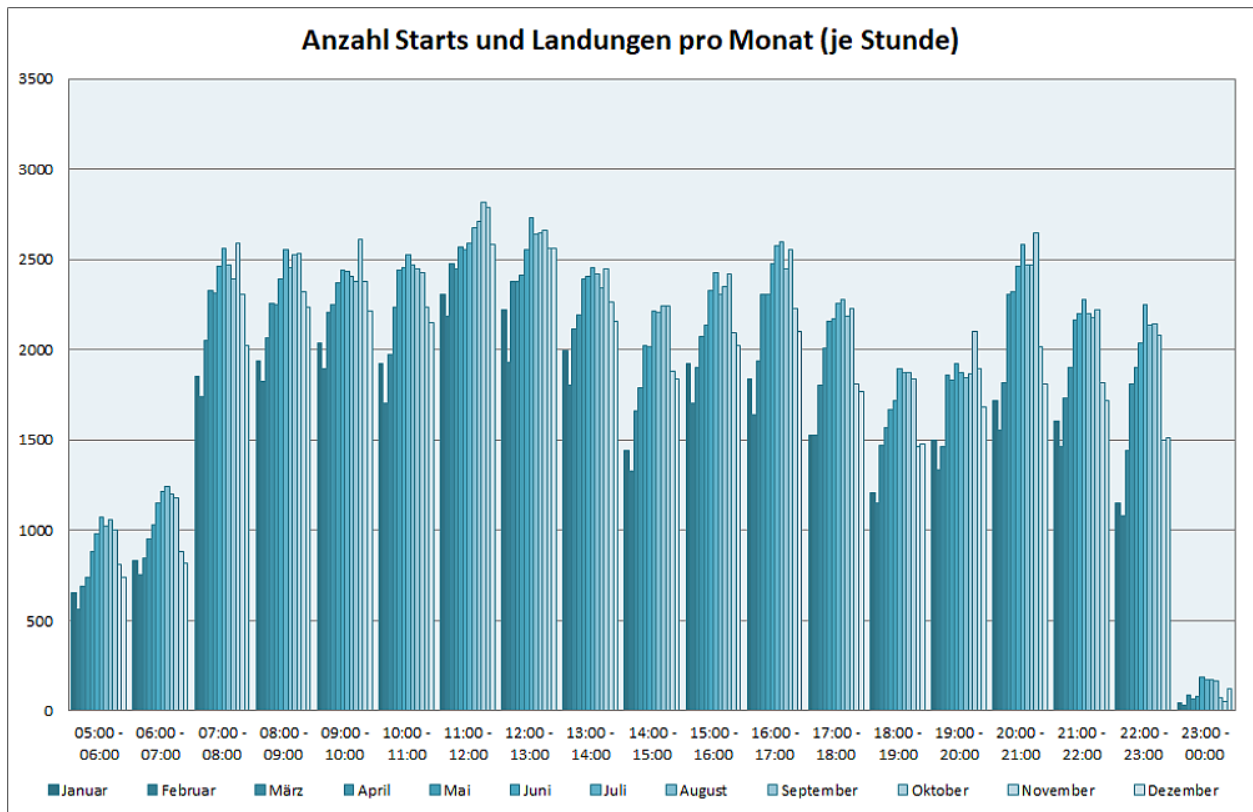

Flugbewegungen 2023

Bahnverteilung Starts (FRA) (Januar-Dezember 2023)

Bahnverteilung Landungen (FRA) (Januar-Dezember 2023)

Image not found or type unknown

Image not found or type unknown

Image not found or type unknown

Image not found or type unknown

Image not found or type unknown